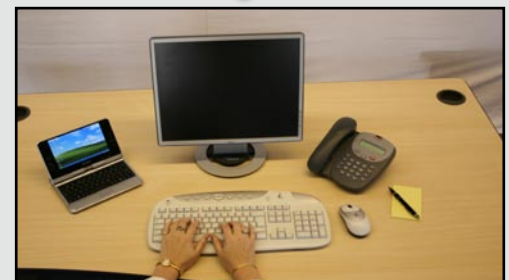

With an integrated VGA port, 10/100 LAN and USB 2.0 interfaces, you can connect all your desktop peripherals and multimedia devices to the mini-v. With integrated Wireless LAN and built-in Bluetooth® you can also take advantage of wireless networks and hot spots whilst out and about.

The mini-v is a stylish and elegant ultra-portable notebook that can handle all your work and entertainment needs.

Education and Learning

Business and Work

Entertainment

Lifestyle on the move

Save Desk Space !